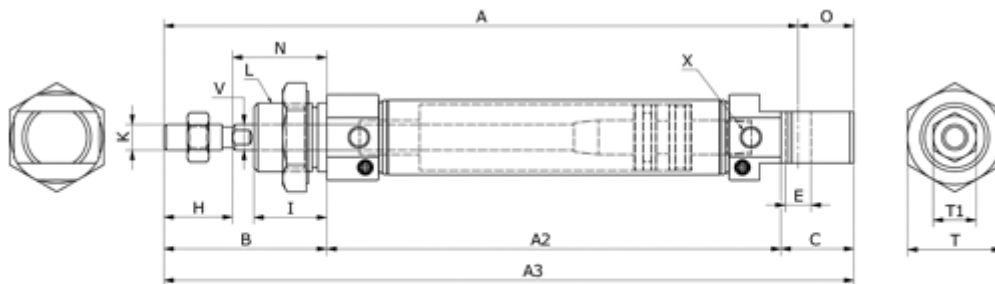

Data Sheet

Article number: 58MIC20S0075CAG

Description: Cylinder MIC-20x75-S-CA-G, Ø20x75
Double acting with cushin type - port 1/8"

Measures

| | | | | | |
|---------------|-------|--------|-----------|---|--------|
| A | = 115 | I | = 20 | V | = 8 |
| A2 | = 62 | K | = M8x1,25 | X | = 1/8" |
| A3 | = 126 | L | = M22x1,5 | | |
| B | = 44 | N | = 24 | | |
| Bore diameter | = 20 | O | = 11 | | |
| C | = 20 | Stroke | = 75 | | |
| E | = 8 | T | = 12 | | |
| HS | = 20 | T1 | = 29 | | |